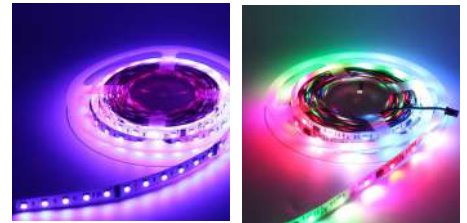

LED Strips

LED Size
1005/2125/3528/5050

Length
5m/10m/20m/100m

Input
12V / 24V 220V

Color
Daylight, Cool White, Warm White,
Red, Green, Blue, Yellow

Waterproof Rating
IP20/IP65/IP67/IP68