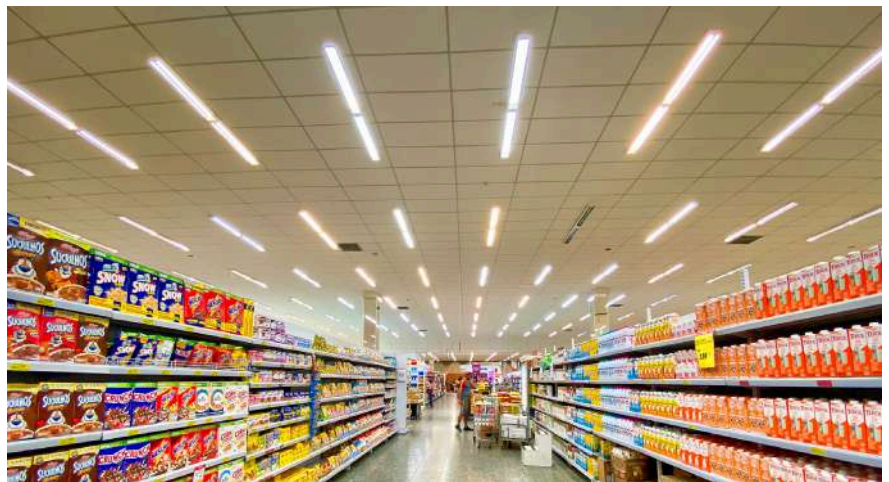

## LED Strips

**LED Size**  
1005/2125/3528/5050

**Length**  
5m/10m/20m/100m

**Input**  
12V / 24V 220V

**Color**  
Daylight, Cool White, Warm White,  
Red, Green, Blue, Yellow

**Waterproof Rating**  
IP20/IP65/IP67/IP68