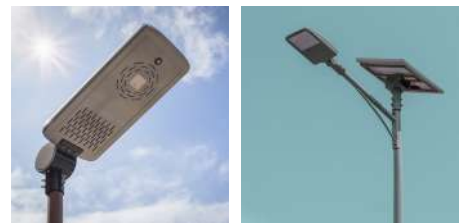

LED Street Lights